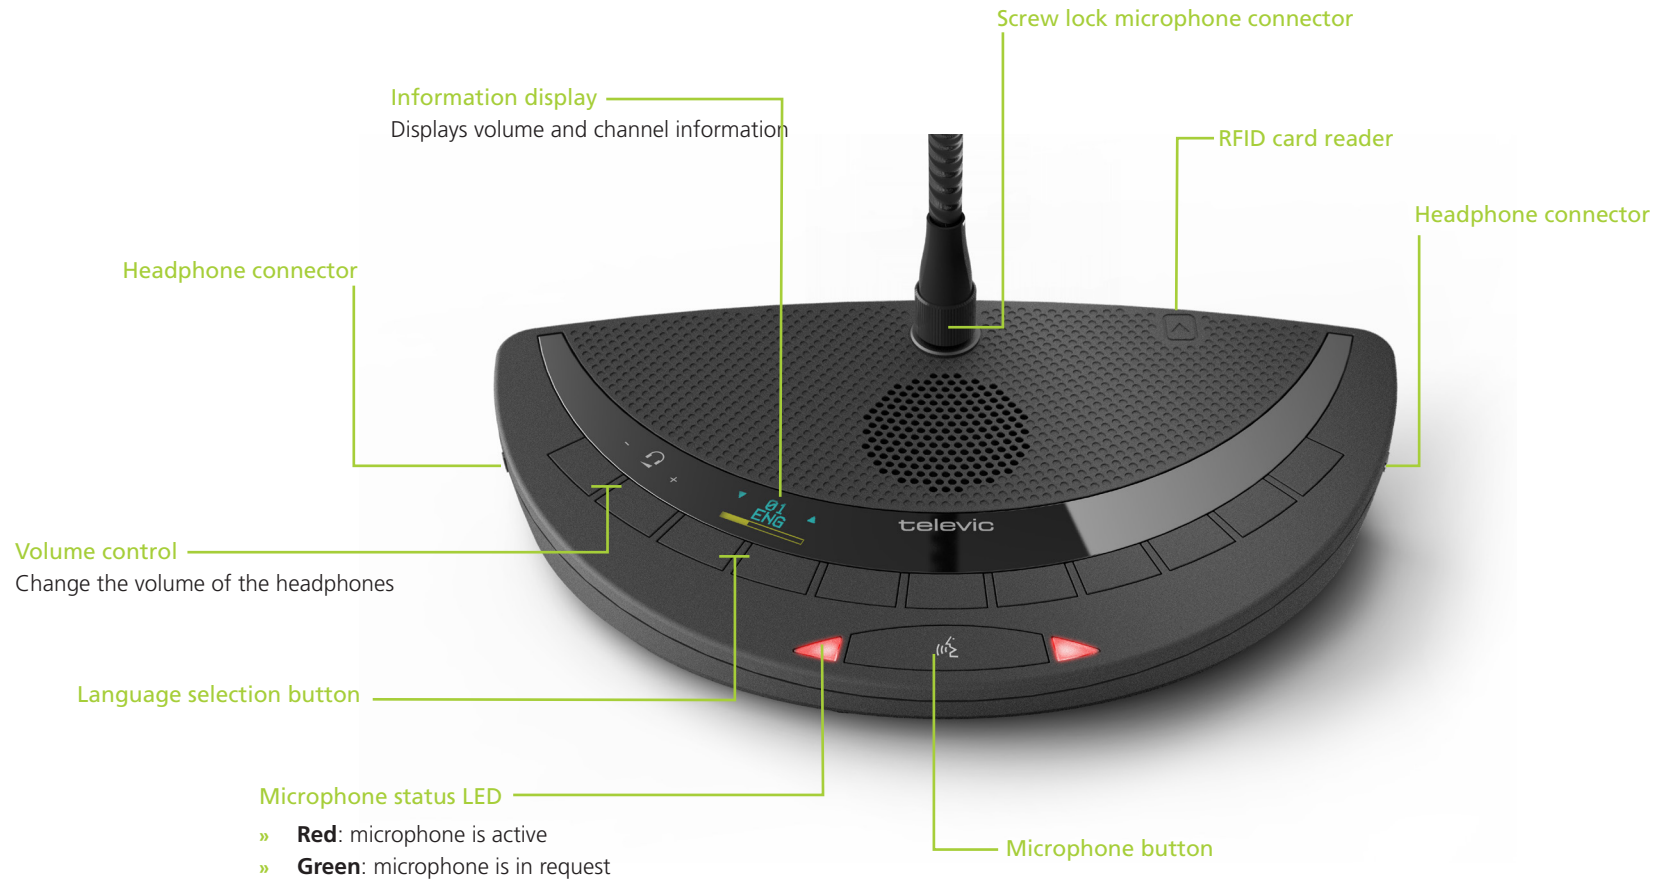

Confidea T

Quick Start

Confidea Delegate Tabletop for Discussion and Interpretation

Product Range

- » Confidea T-DI (71.98.0107)