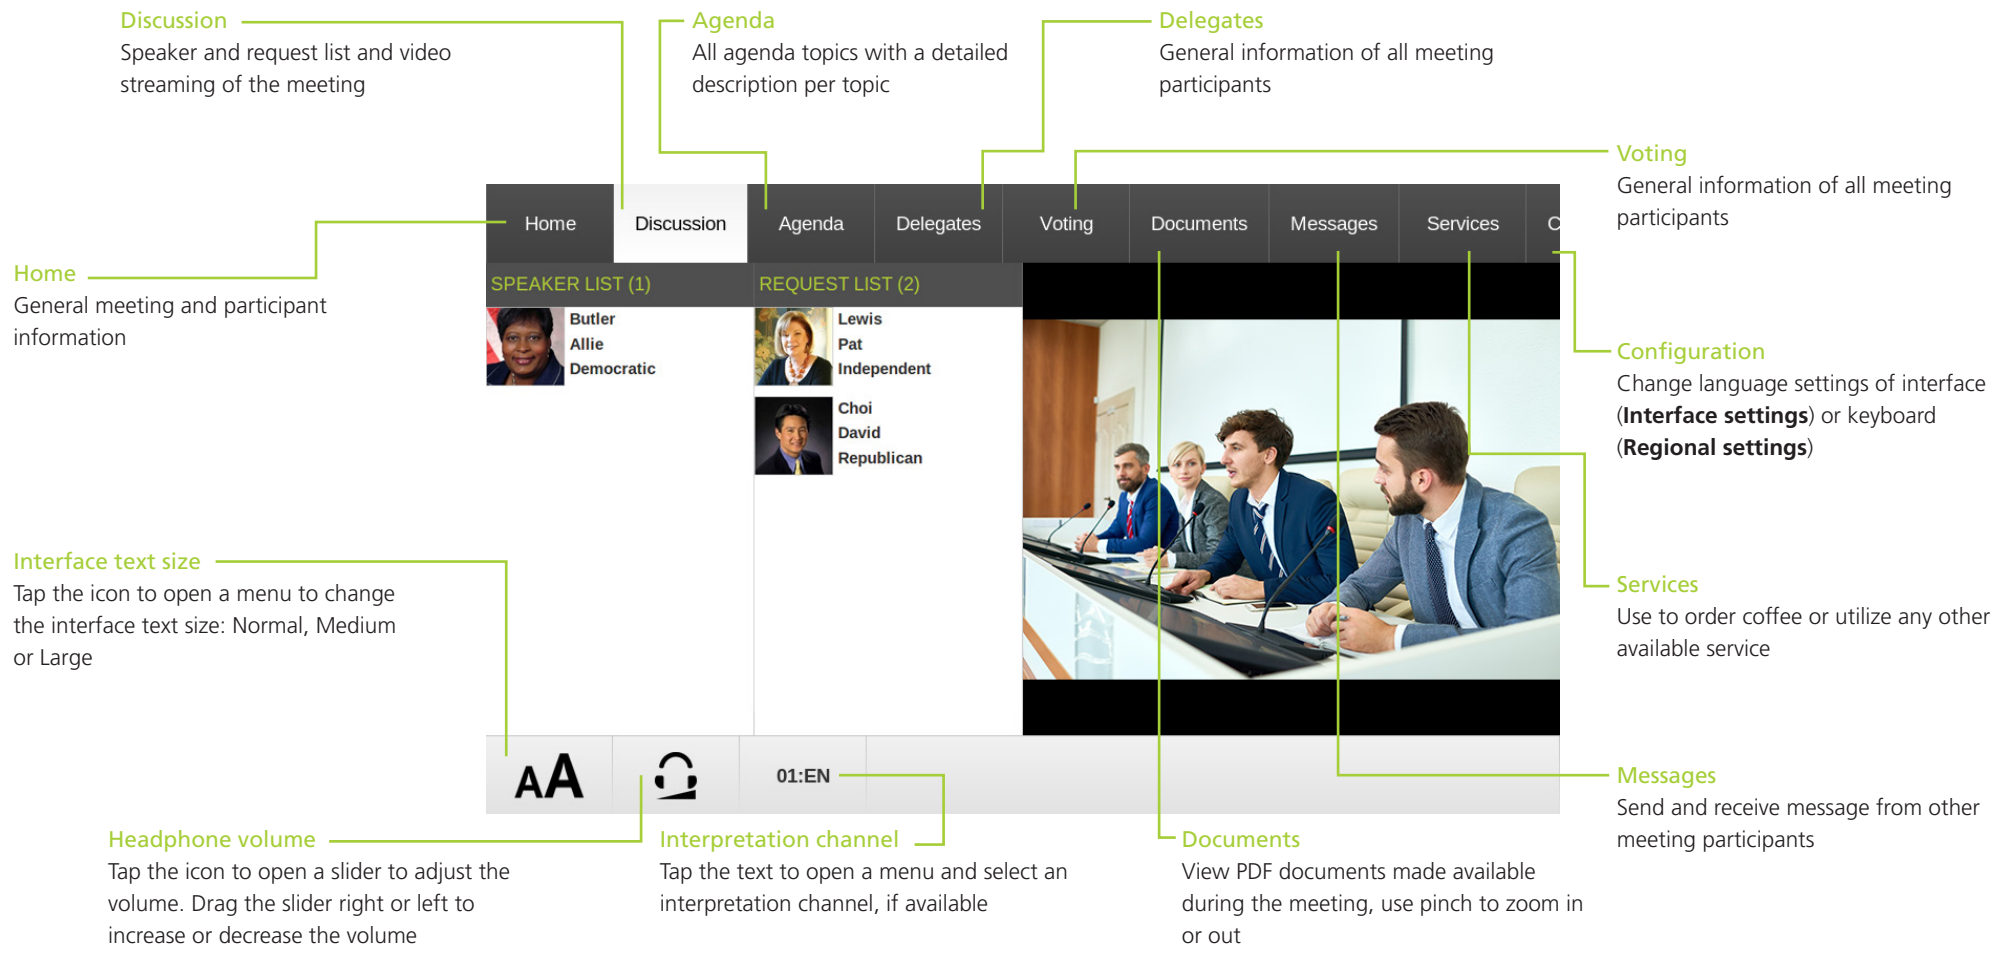

uniCOS PRO F

uniCOS Flushmount 10 Inch Multimedia Unit

Quick Start

Product Range Applicability

- » uniCOS PRO F (71.98.2014) (configurable as chairperson or delegate unit)