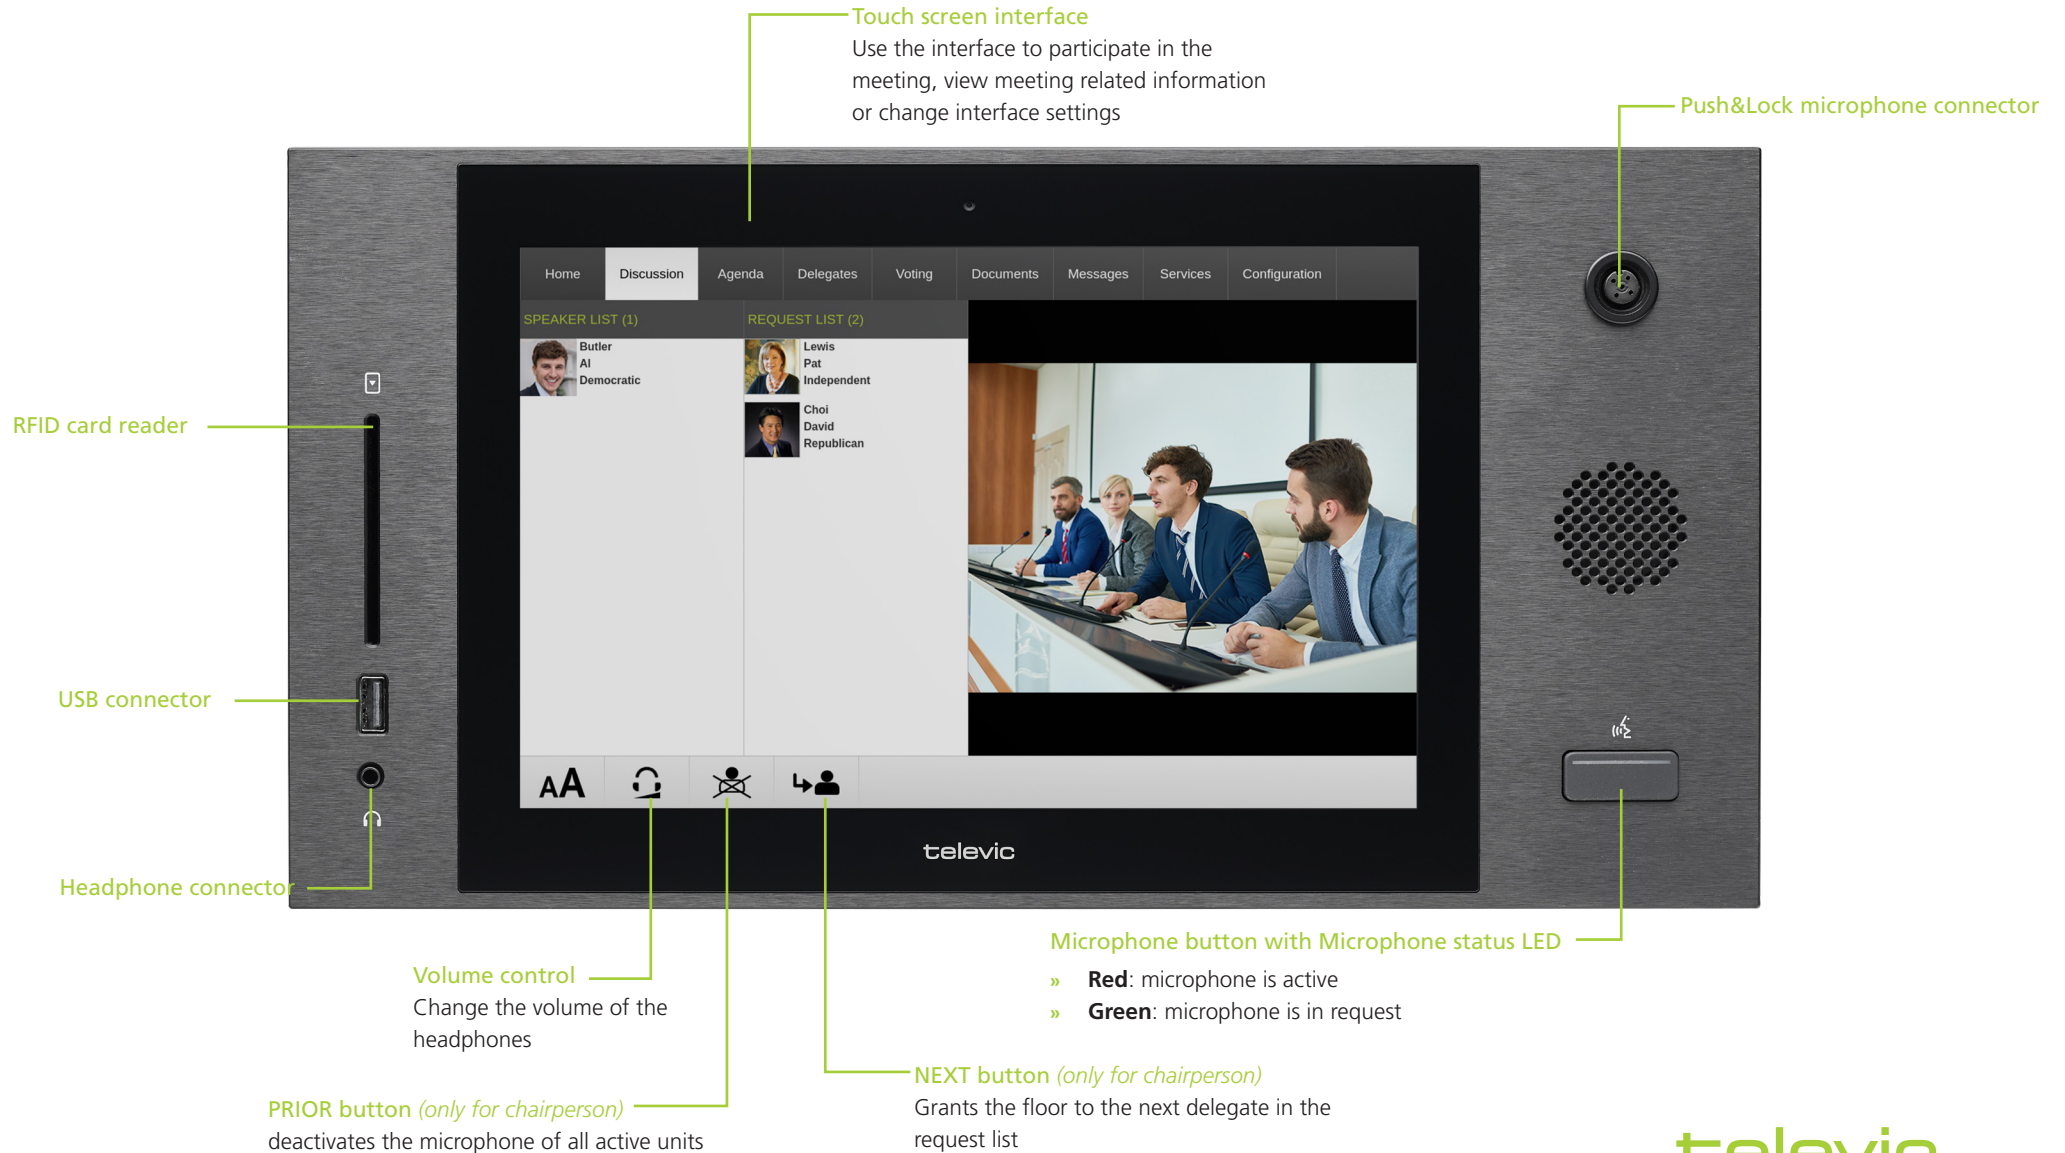

uniCOS PRO F

uniCOS Flushmount 10 Inch Multimedia Unit

Quick Start

Product Range Applicability

- » uniCOS PRO F (71.98.2014) (configurable as chairperson or delegate unit)