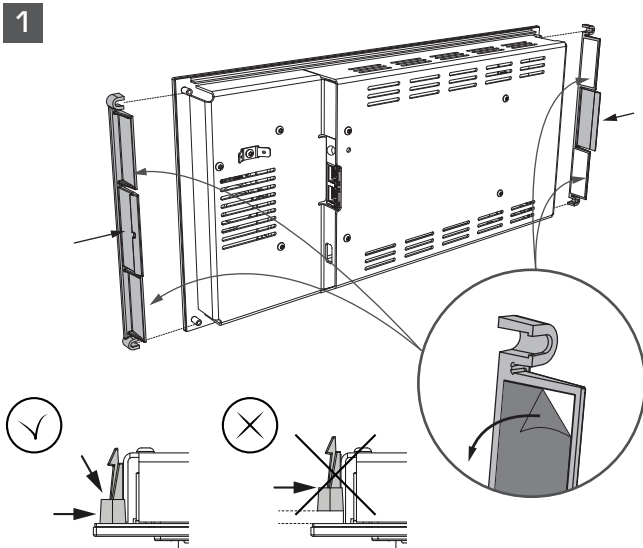

uniCOS F/MM 10

71.98.2013

uniCOS 10" TableMount Instruction Manual

3 TABLE CUTOUT

6

7

Only when power is applied externally

POWER
2x RJ

8

9

10

DISASSEMBLY

Ø 2 mm