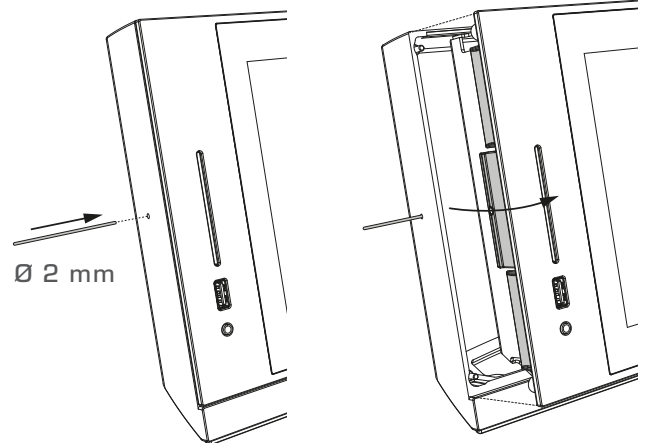

uniCOS F/MM 10

71.98.2013

uniCOS 10" TableMount Instruction Manual

3 TABLE CUTOUT

6

7

Only when power is applied externally

POWER
2x RJ

8

9

10

DISASSEMBLY

Ø 2 mm