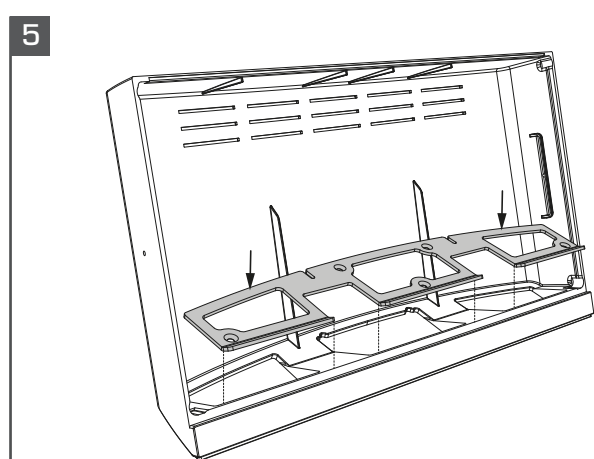

uniCOS F/MM 10

71.98.2013

uniCOS 10" TableMount Instruction Manual

3 TABLE CUTOUT

6

7

Only when power is applied externally

POWER
2x RJ

8

9

10

DISASSEMBLY

Ø 2 mm