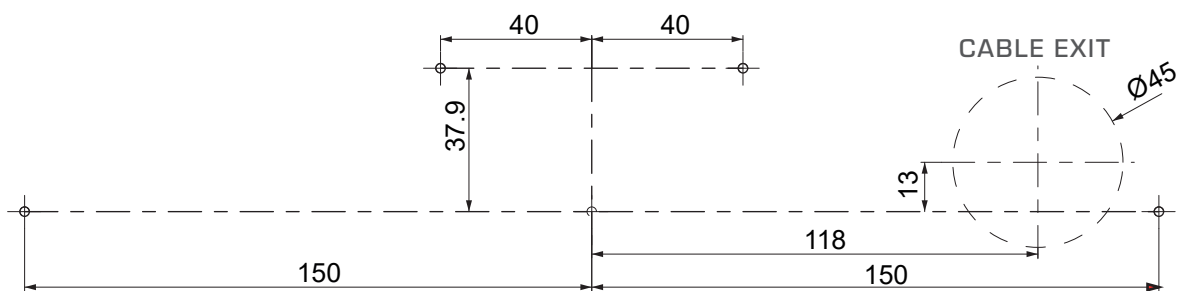

uniCOS F/MM 10

71.98.2013

uniCOS 10" TableMount Instruction Manual

3 TABLE CUTOUT

6

7

Only when power is applied externally

POWER
2x RJ

8

9

10

DISASSEMBLY

Ø 2 mm