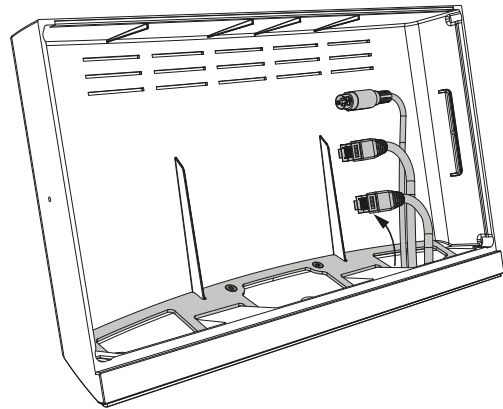

uniCOS F/MM 10

71.98.2013

uniCOS 10" TableMount Instruction Manual

3 TABLE CUTOUT

6

7

Only when power is applied externally

POWER
2x RJ

8

9

10

DISASSEMBLY

Ø 2 mm