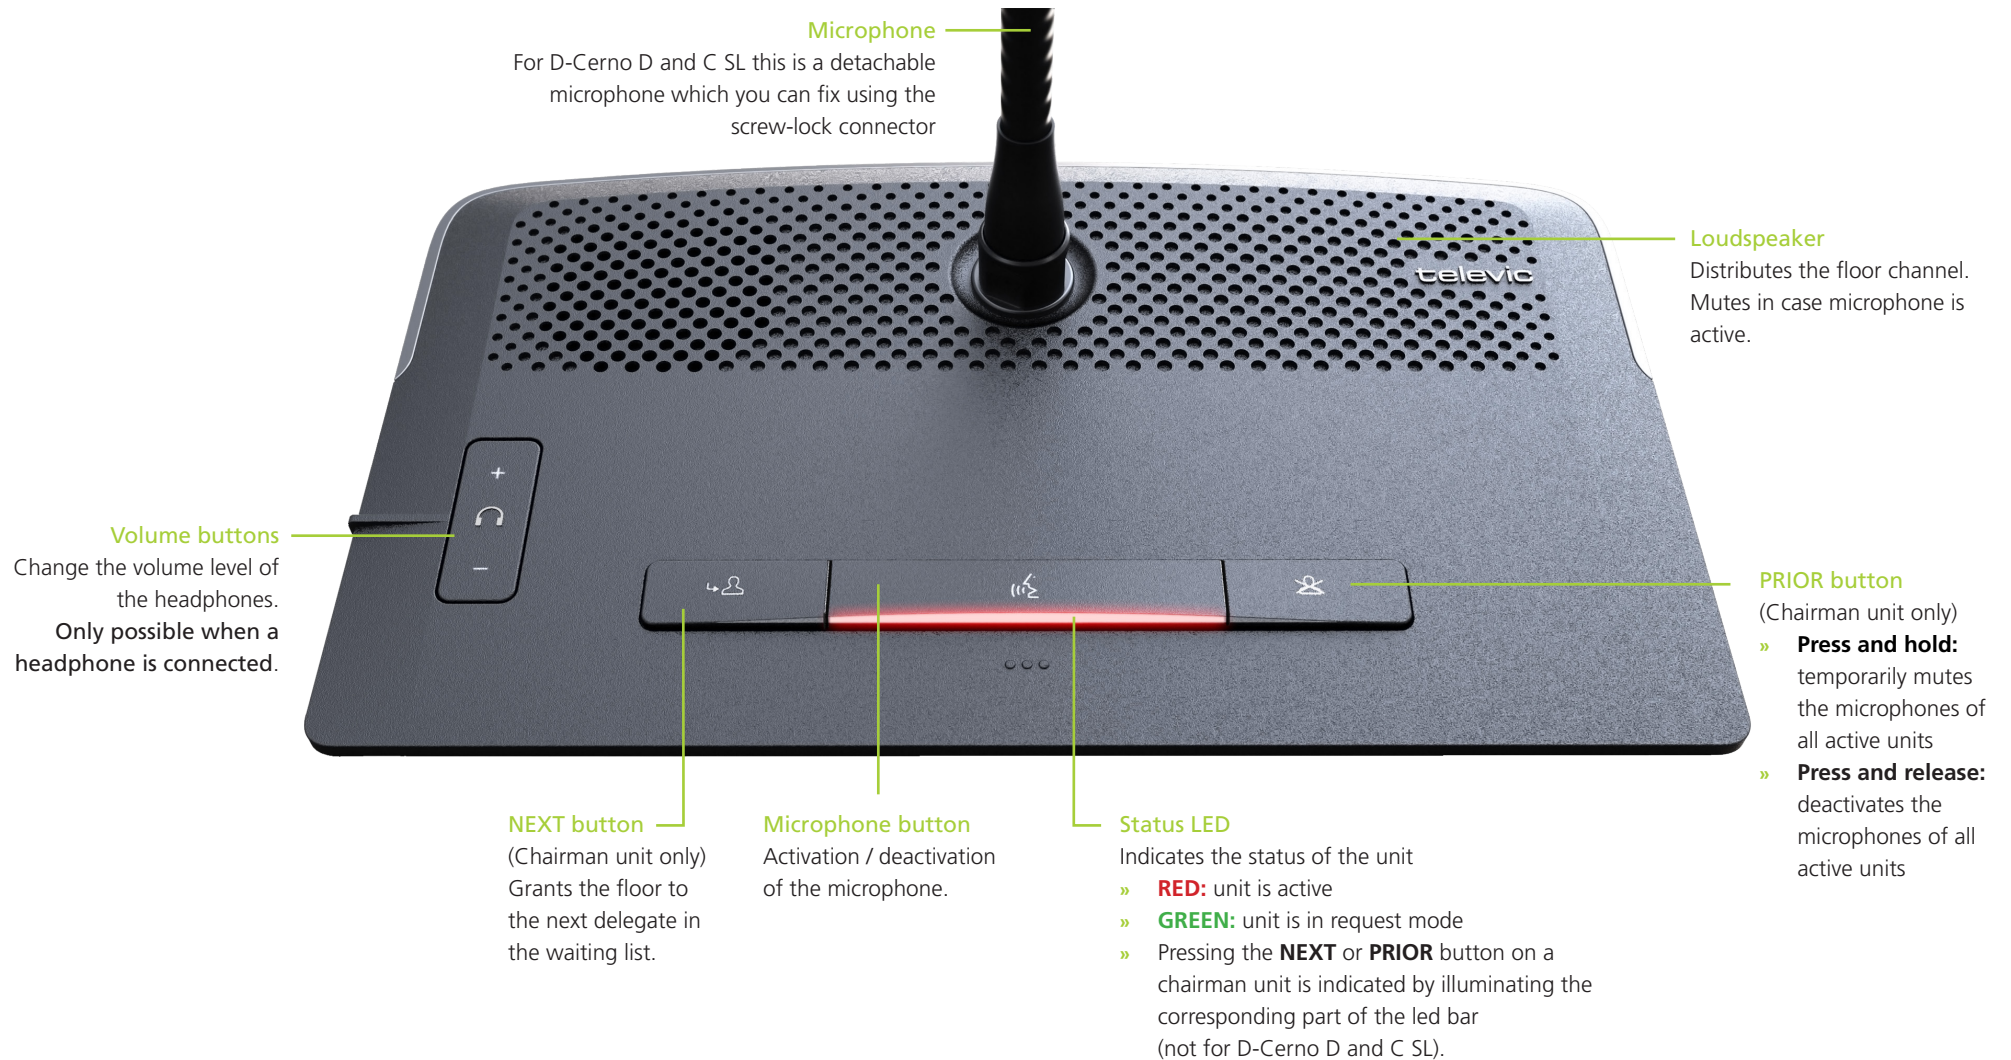

D-Cerno SL

D-Cerno Screw-Lock

Quick Start

Screw-lock microphone connector

Headphone connector

Connection of headphone to the unit. Mono and stereo headphones can be used.

Product Range Applicability

- » D-Cerno C SL (71.98.0307)
- » D-Cerno D SL (71.98.0306)