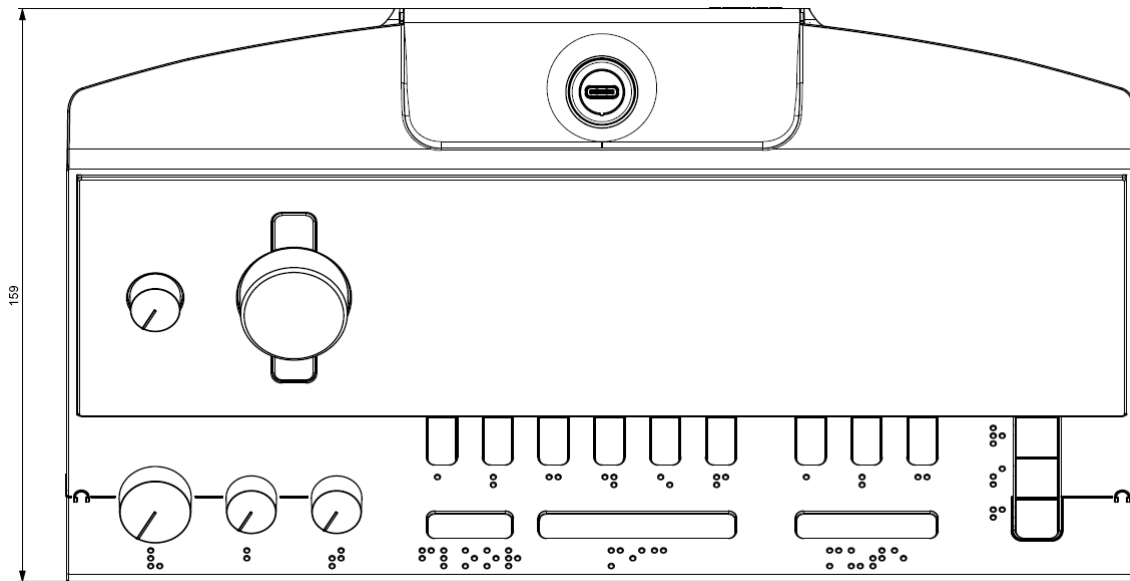

Technical Drawings