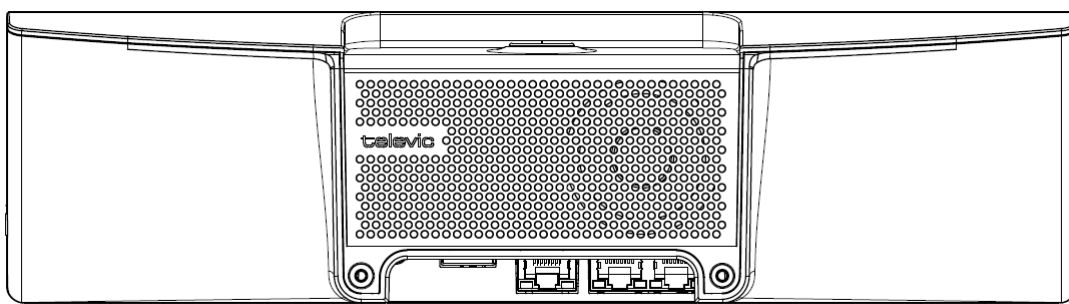

Technical Drawings