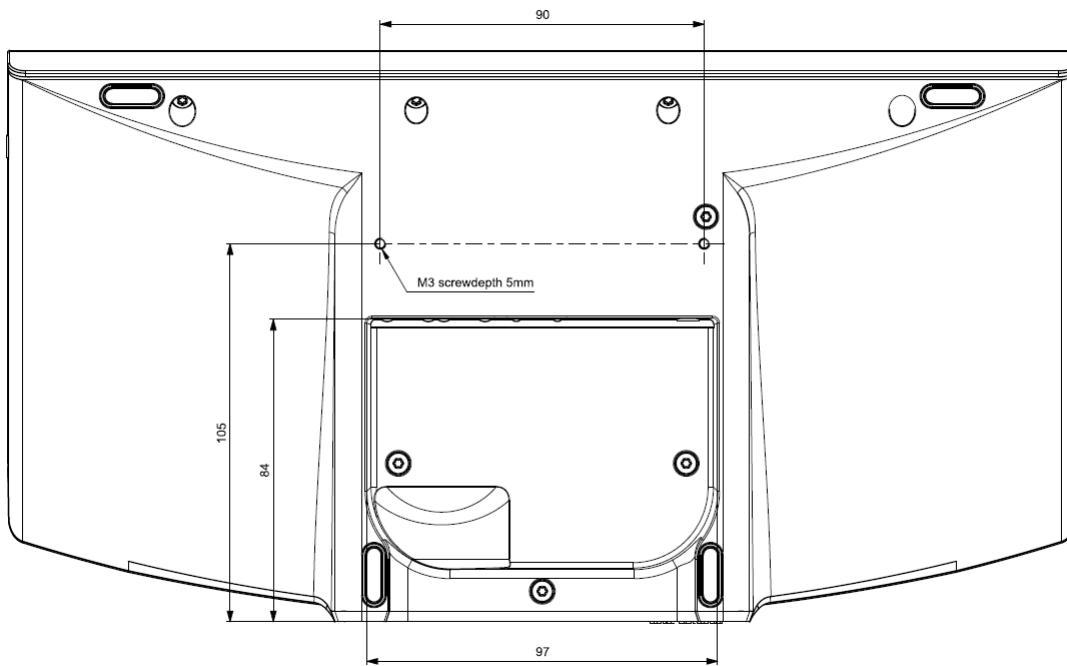

HQ Belgium

+32 51 30 30 45

conference@televic.com

<https://www.televic.com/en/conference>

Asia

+86 21 61 48 01 23

conference@televic.com

www.televic-conference.com.cn

France

+33 3 74 09 52 76

conference-france@televic.com

www.televic-conference.fr

United States

+1 916 920 0901

conference-us@televic.com

All information copyright Televic Conference, 2024.
Televic reserves the right to change this document
without notice.

Version 1.1