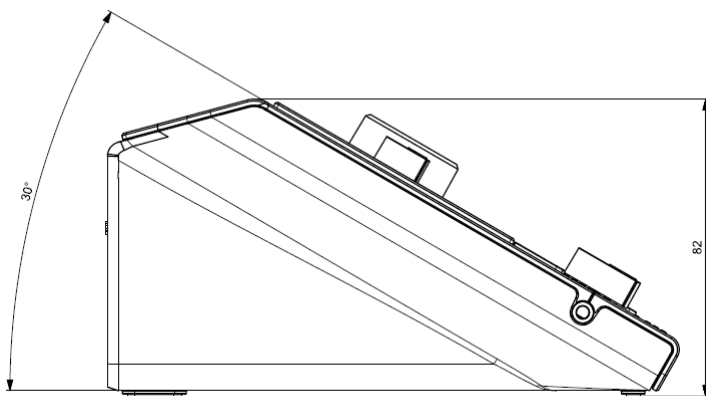

Technical Drawings