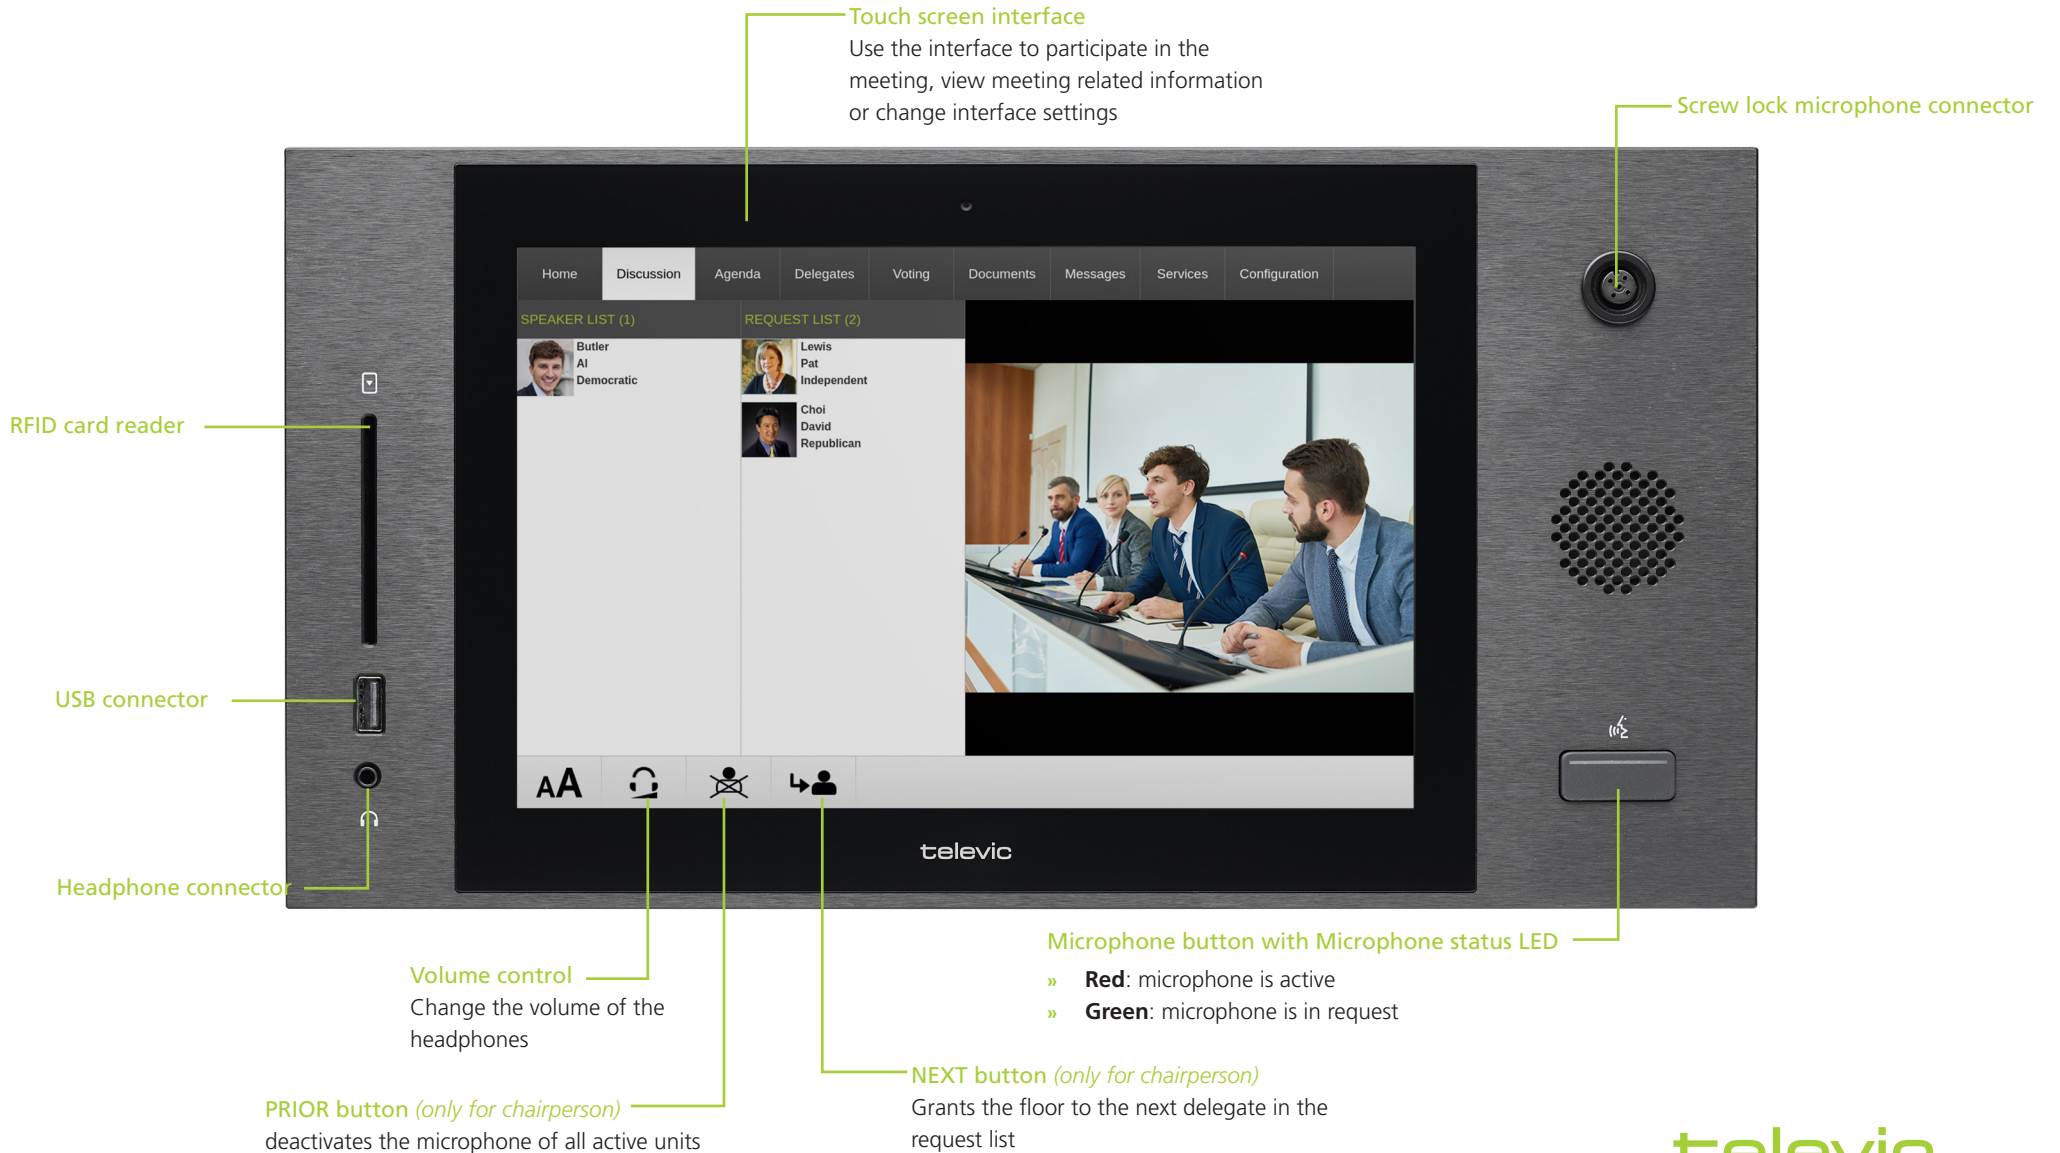

uniCOS F/MM10

uniCOS Flushmount 10 Inch Multimedia Unit

Quick Start

Product Range Applicability

- » uniCOS F/MM10 (71.98.2001) (configurable as chairperson or delegate unit)