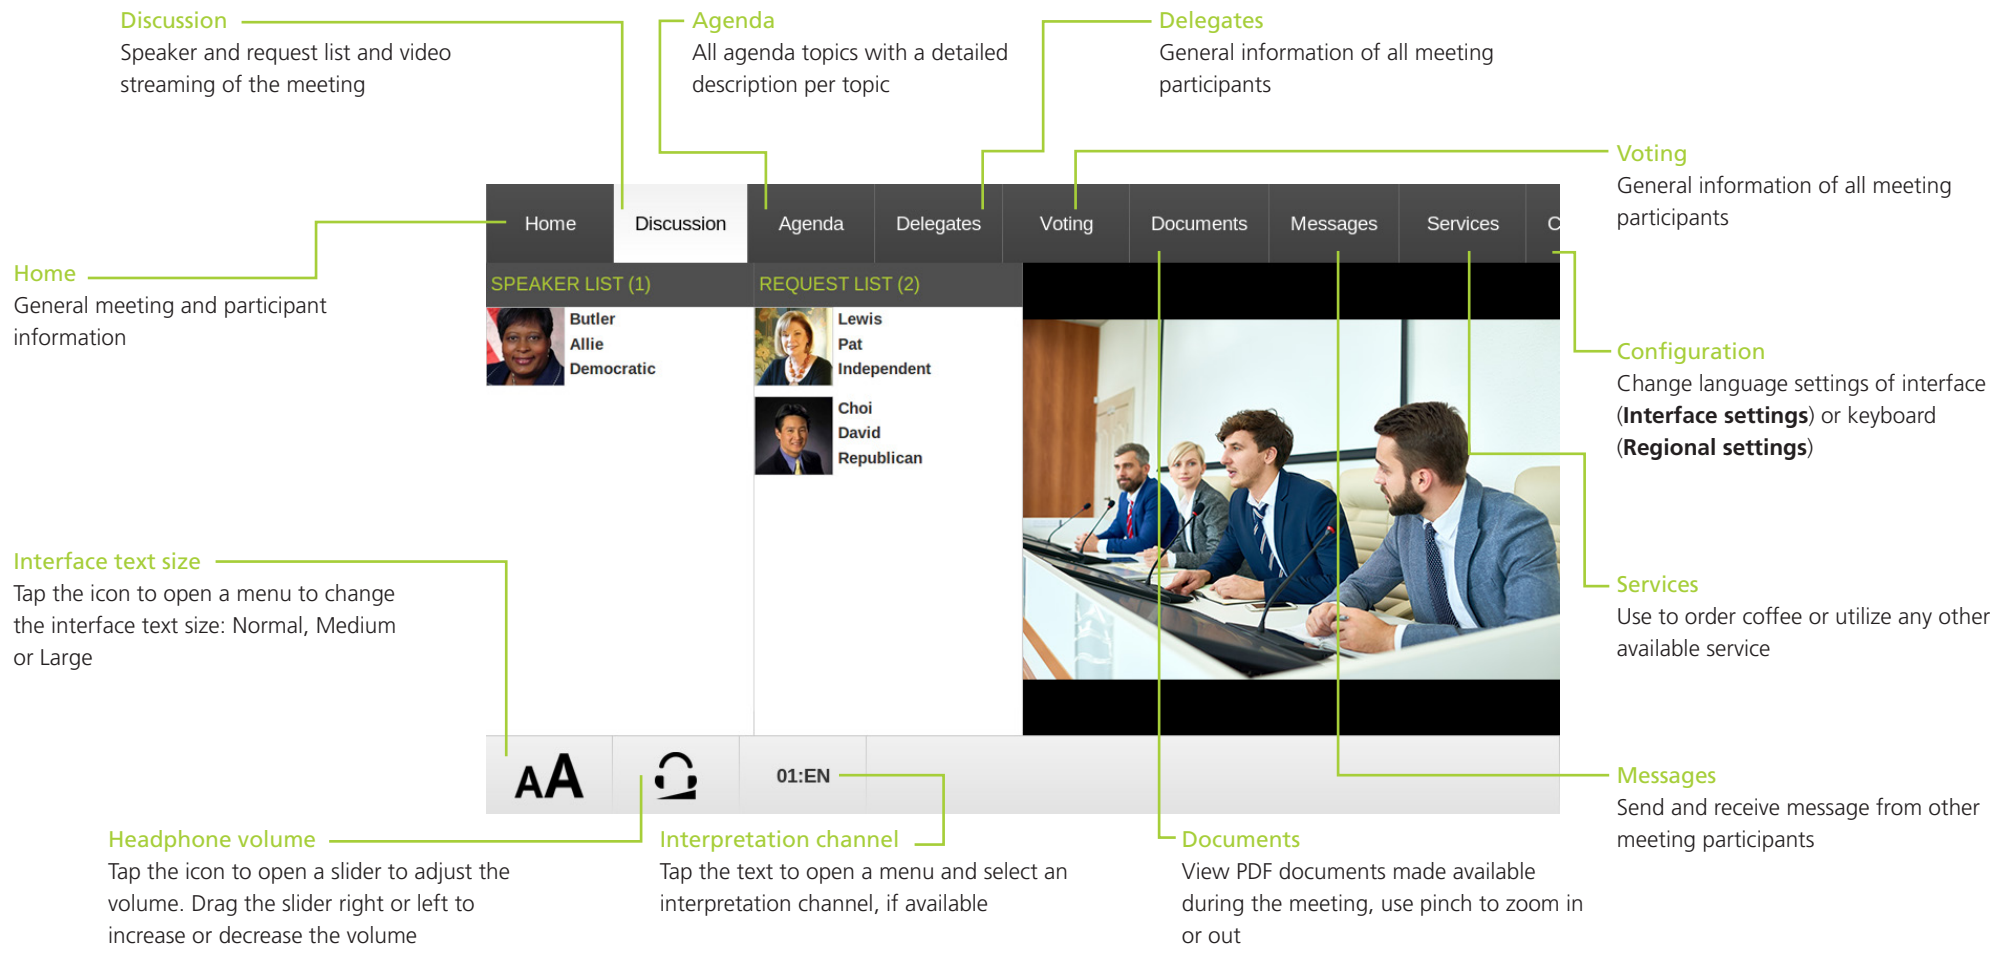

uniCOS F/MM10

uniCOS Flushmount 10 Inch Multimedia Unit

Quick Start

Product Range Applicability

- » uniCOS F/MM10 (71.98.2001) (configurable as chairperson or delegate unit)