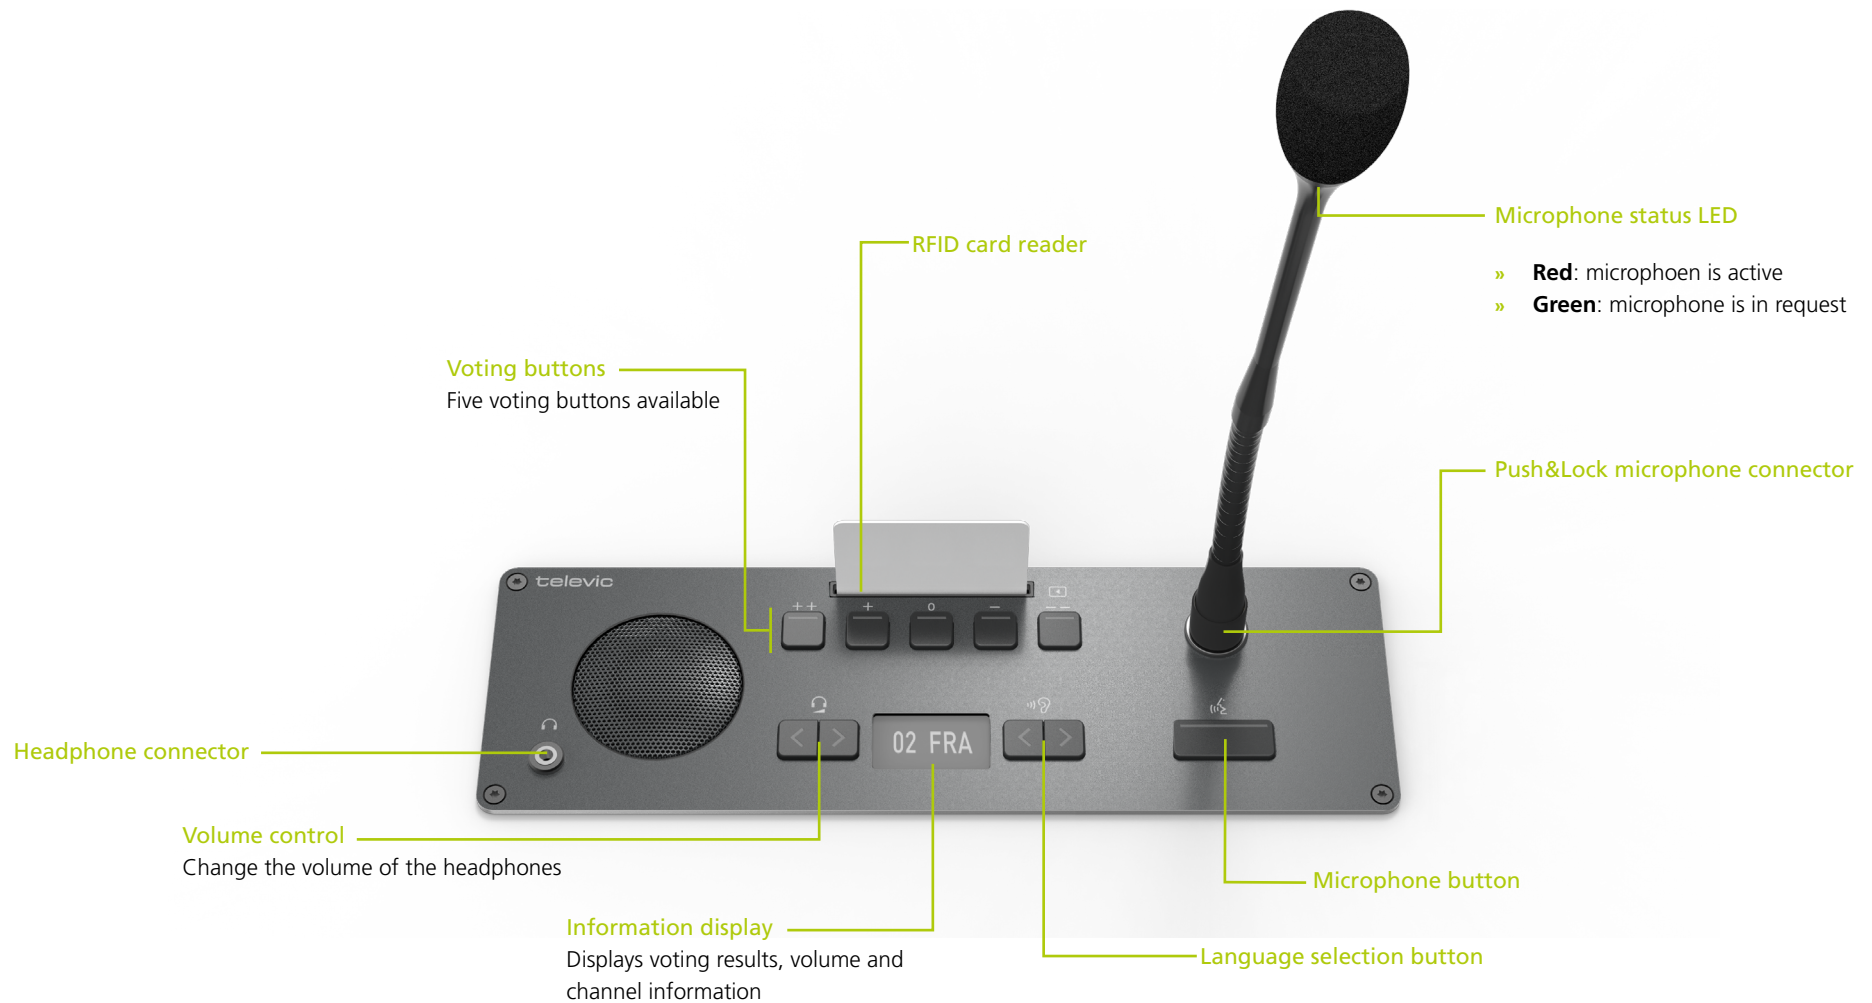

Confidea F Mike

Quick Start

Confidea Flushmount for Discussion, Interpretation, and Voting

Product Range Applicability

- » Confidea F-CV Mike (71.98.0542)
- » Confidea F-DV Mike (71.98.0532)
- » Confidea F-CIV Mike (71.98.0544)
- » Confidea F-DIV Mike (71.98.0534)