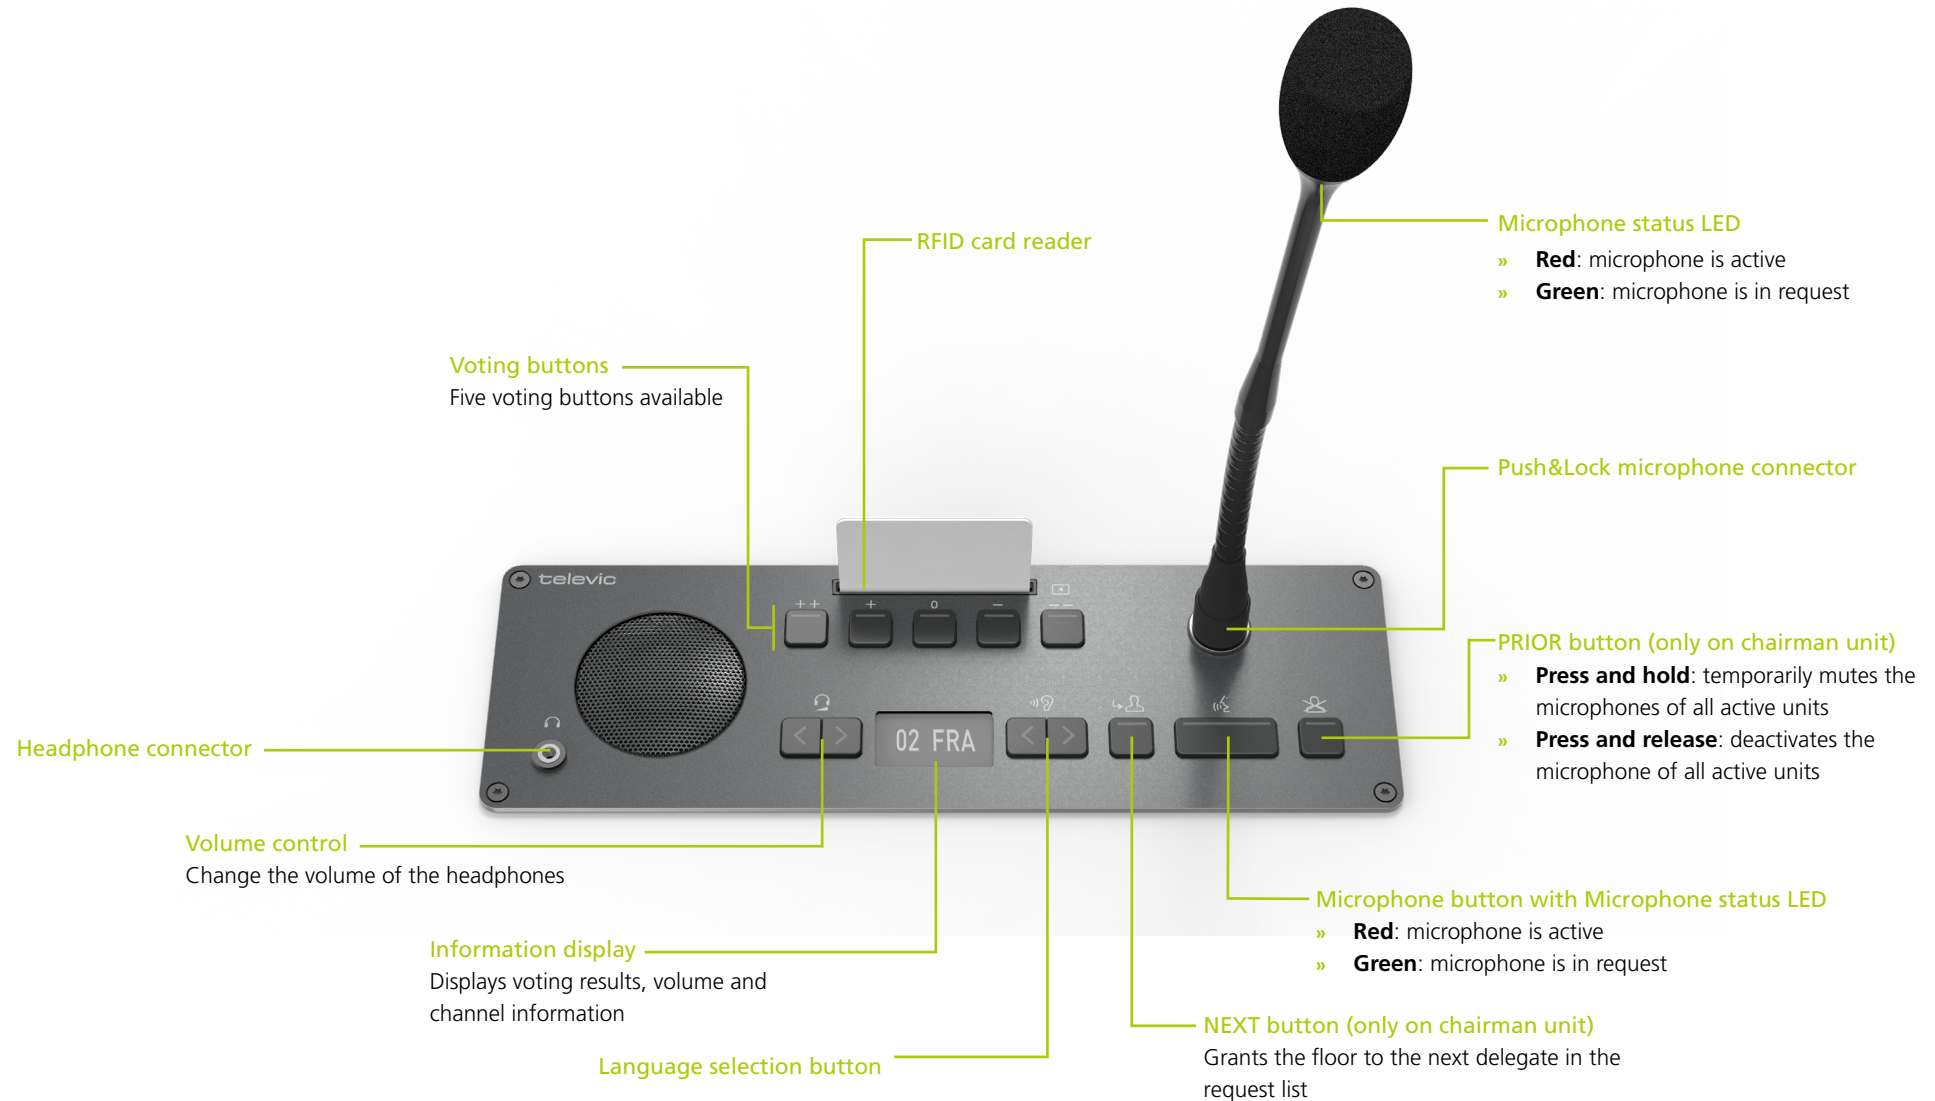

Confidea F Mike

Quick Start

Confidea Flushmount for Discussion, Interpretation, and Voting

Product Range Applicability

- » Confidea F-CV Mike (71.98.0542)
- » Confidea F-DV Mike (71.98.0532)
- » Confidea F-CIV Mike (71.98.0544)
- » Confidea F-DIV Mike (71.98.0534)