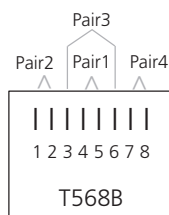

ICC Cable

ICC Cable 2 m · 3m · 5 m · 10 m · 20 m

ws	wit	blanc	weiss	white
br	bruin	brun	braun	brown
gn	groen	vert	grun	green
ge	geel	jaune	gelb	Yellow
gr	grijs	gris	grau	grey
rs	roos	rose	rosa	pink
bl	blauw	bleu	blau	blue
rt	rood	rouge	rot	red
sw	zwart	noir	schwarz	black
vi	paars	violet	violett	violet
be	beige	beige	beige	tan
or	oranje	orange	orange	orange

TOP VIEW CONNECTOR:

pair	color code	T568B
1	ws-bl	5
	bl	4
2	ws-or	1
	or	2
3	ws-gn	3
	gn	6
4	ws-br	7
	br	8

PIN	T568B
1	ws-or
2	or
3	ws-gn
4	bl
5	ws-bl
6	gn
7	ws-br
8	br

Terminal no. 1 is the one on the far left as you face the cable opening, latch tab down.

Specifications

General

Conductor size	24 AWG (7 × 0.20 mm + 0.005 mm) stranded copper wire
Dielectric diameter	0.95 + 0.03mm
Number of twist pairs	4
Plug	Modular U.S. shielded type 10P10C
Jacket Material	LSZH

Product Numbers

71.60.4002	2 meters
71.60.4003	3 meters
71.60.4005	5 meters
71.60.4010	10 meters
71.60.4020	20 meters