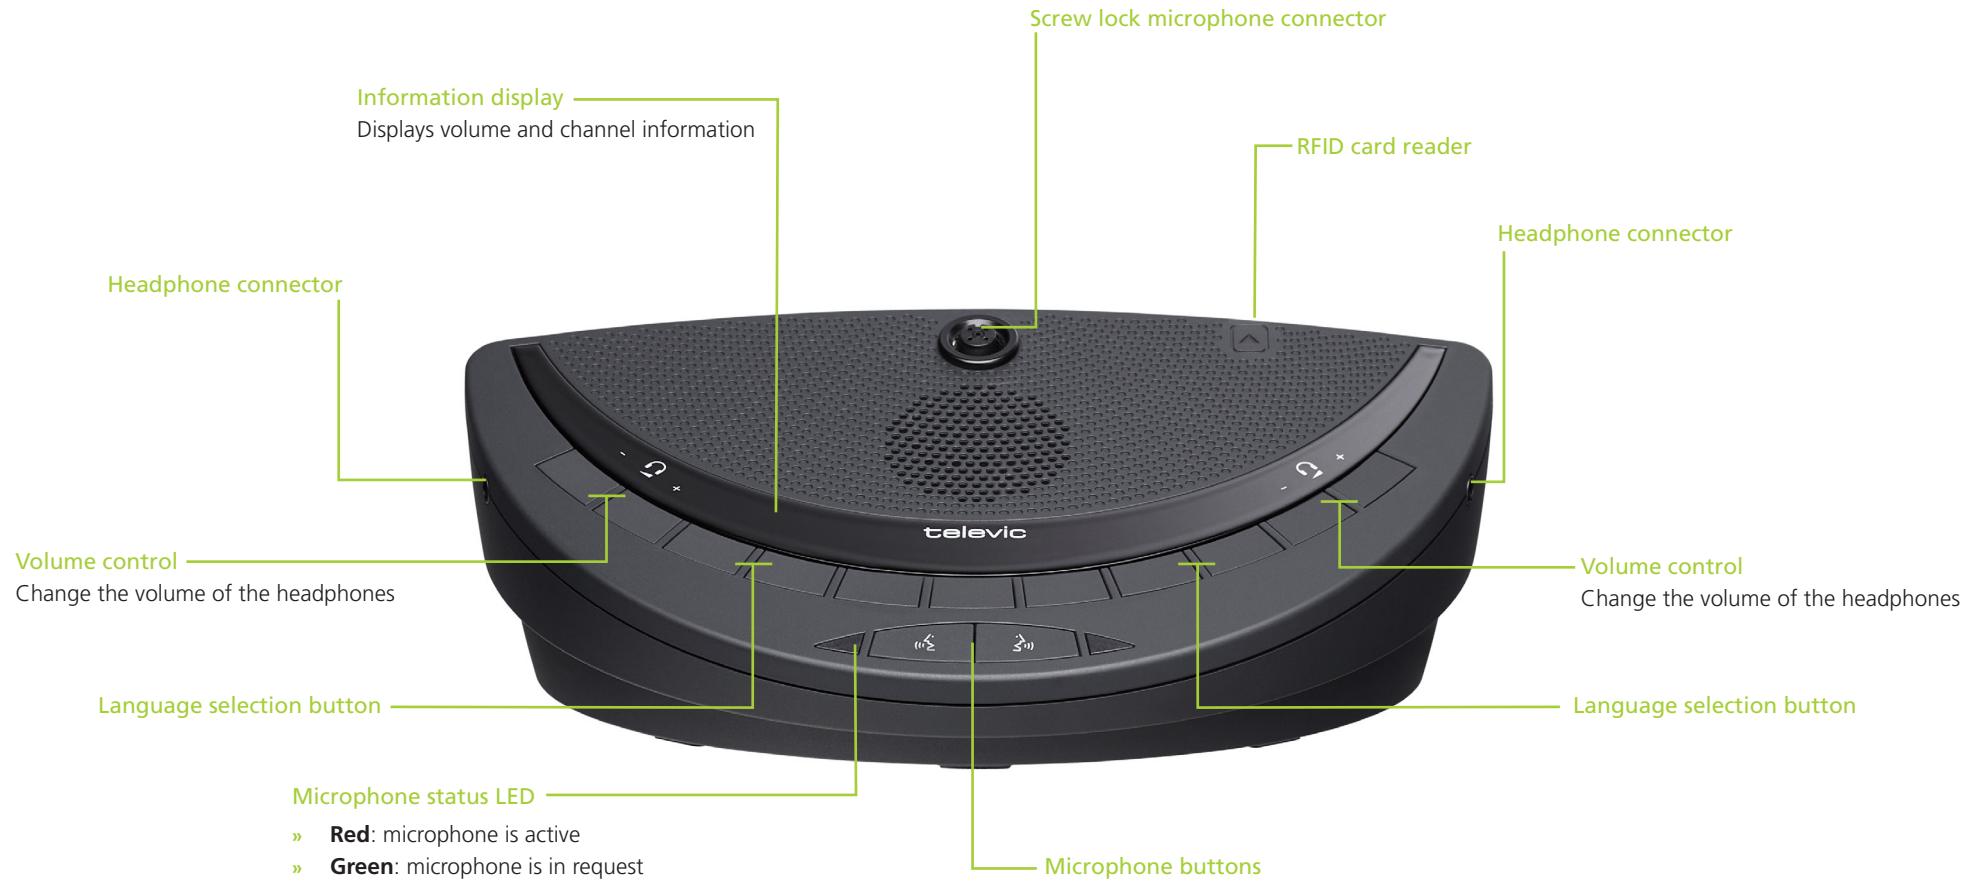

Confidea T Dual Delegate

Quick Start

Confidea Tabletop With Dual Discussion and Dual Interpretation

Product Range Applicability

- » Confidea T-2D2I (71.98.0126)
- » Confidea T-D2I (71.98.0125)