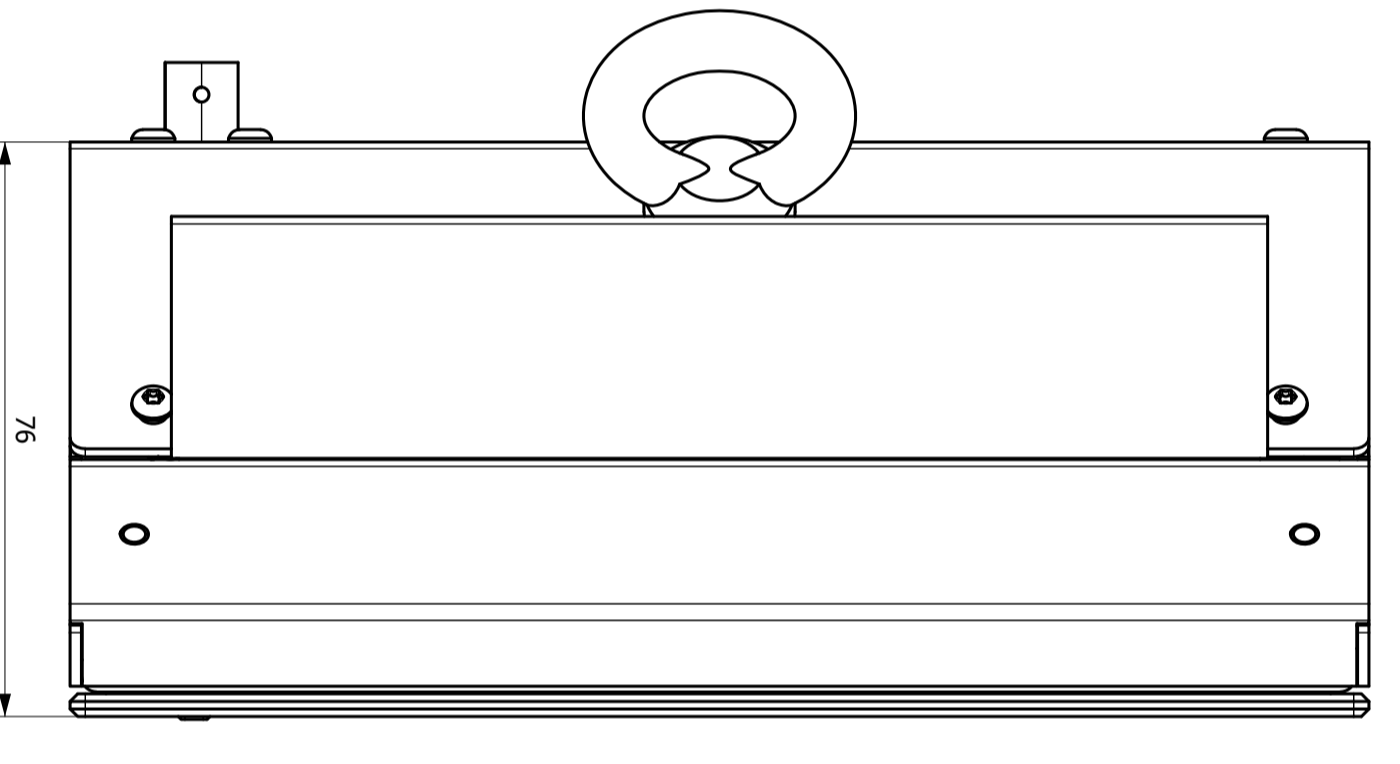

*material: prima 3mm
 *chassis: aluminum 1mm / 2mm
 finishing: powder coating RAL9001 light structured

celevic CONSULTING		LINGUA RAD H 71.98.0220.MD7.20.0.02	
Model: MD7.20.0.02 Part number: 71.98.0220.MD7.20.0.02 Date: 1.1.1	Name: MD7.20.0.02 Part number: 71.98.0220.MD7.20.0.02 Date: 1.1.1	Name: MD7.20.0.02 Part number: 71.98.0220.MD7.20.0.02 Date: 1.1.1	Name: MD7.20.0.02 Part number: 71.98.0220.MD7.20.0.02 Date: 1.1.1
Name: MD7.20.0.02 Part number: 71.98.0220.MD7.20.0.02 Date: 1.1.1	Name: MD7.20.0.02 Part number: 71.98.0220.MD7.20.0.02 Date: 1.1.1	Name: MD7.20.0.02 Part number: 71.98.0220.MD7.20.0.02 Date: 1.1.1	Name: MD7.20.0.02 Part number: 71.98.0220.MD7.20.0.02 Date: 1.1.1