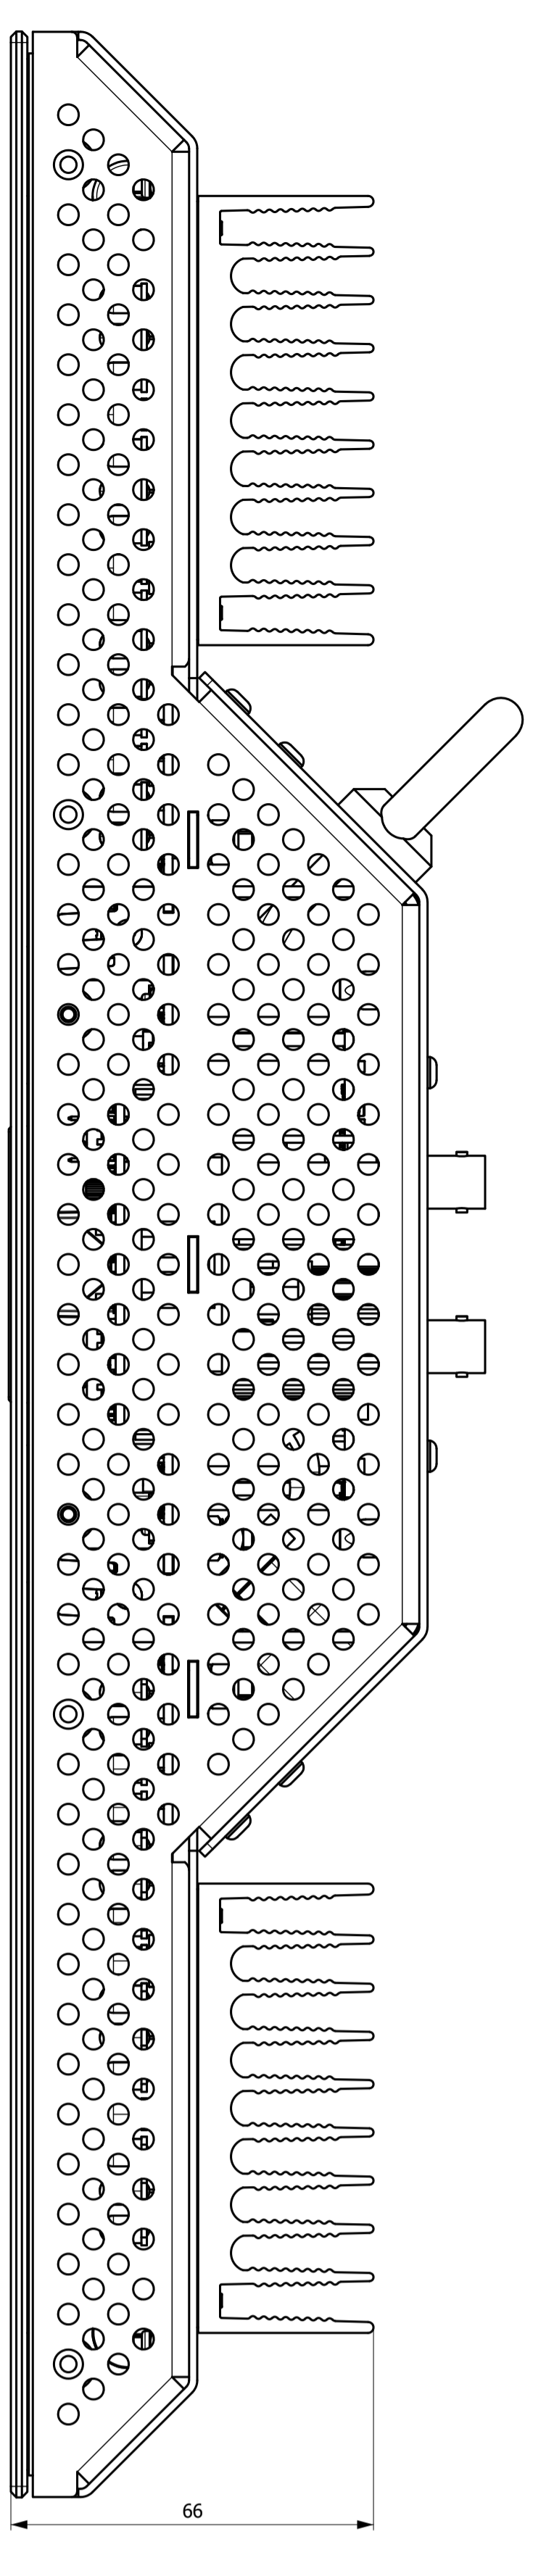

*material: prima 3mm
 *chassis: aluminum 1mm / 2mm
 finishing: powder coating RAL9001 light structured

celevic CONSULTING		LINGUA RAD H 71.98.0220.MD7.20.0.02	
Model: MD7.20.0.02 Part number: 71.98.0220.MD7.20.0.02 Date: 1.1.1	Name: MD7.20.0.02 Part number: 71.98.0220.MD7.20.0.02 Date: 1.1.1	Name: MD7.20.0.02 Part number: 71.98.0220.MD7.20.0.02 Date: 1.1.1	Name: MD7.20.0.02 Part number: 71.98.0220.MD7.20.0.02 Date: 1.1.1
Name: MD7.20.0.02 Part number: 71.98.0220.MD7.20.0.02 Date: 1.1.1	Name: MD7.20.0.02 Part number: 71.98.0220.MD7.20.0.02 Date: 1.1.1	Name: MD7.20.0.02 Part number: 71.98.0220.MD7.20.0.02 Date: 1.1.1	Name: MD7.20.0.02 Part number: 71.98.0220.MD7.20.0.02 Date: 1.1.1