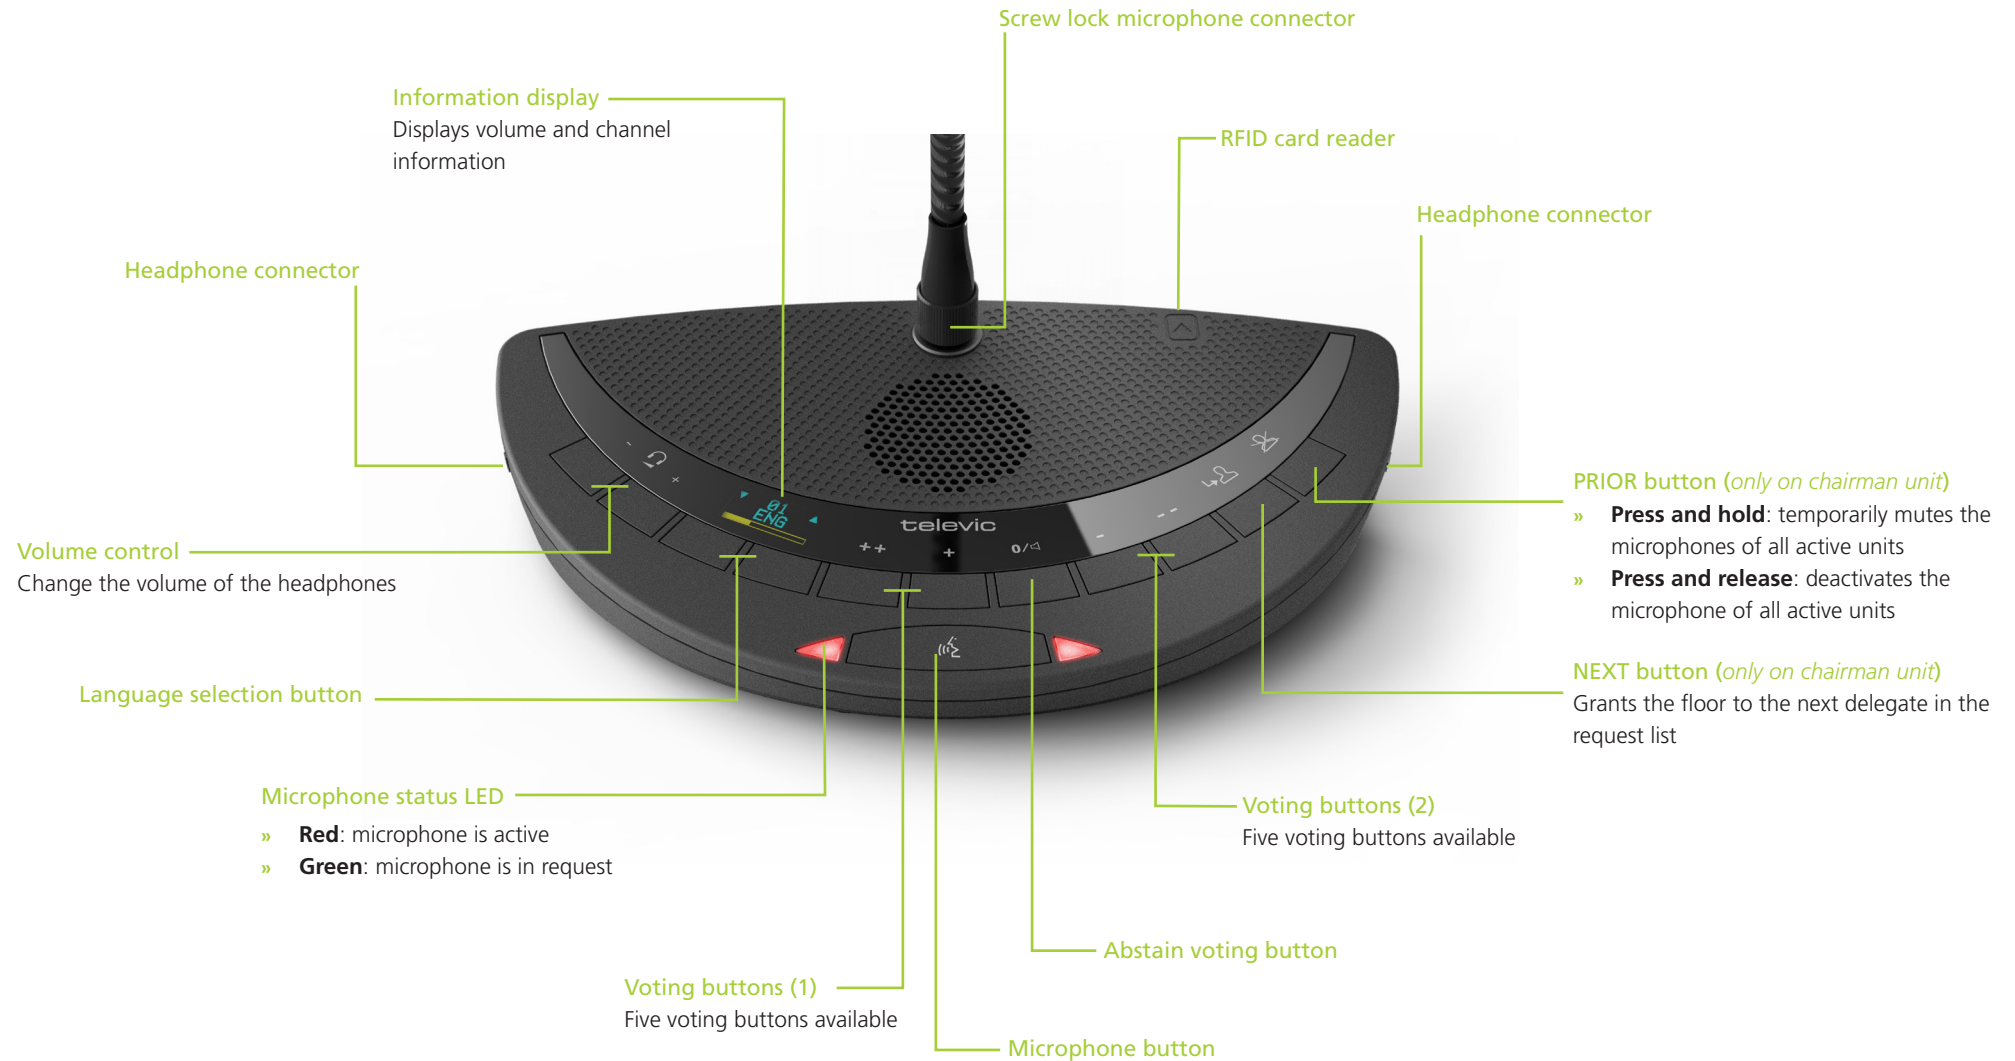

Confidea T

Quick Start

Confidea Chairman Tabletop for Discussion, Interpretation and Voting

Product Range Applicability

- » Confidea T-CIV (71.98.0118)
- » Confidea T-CI (71.98.0117)