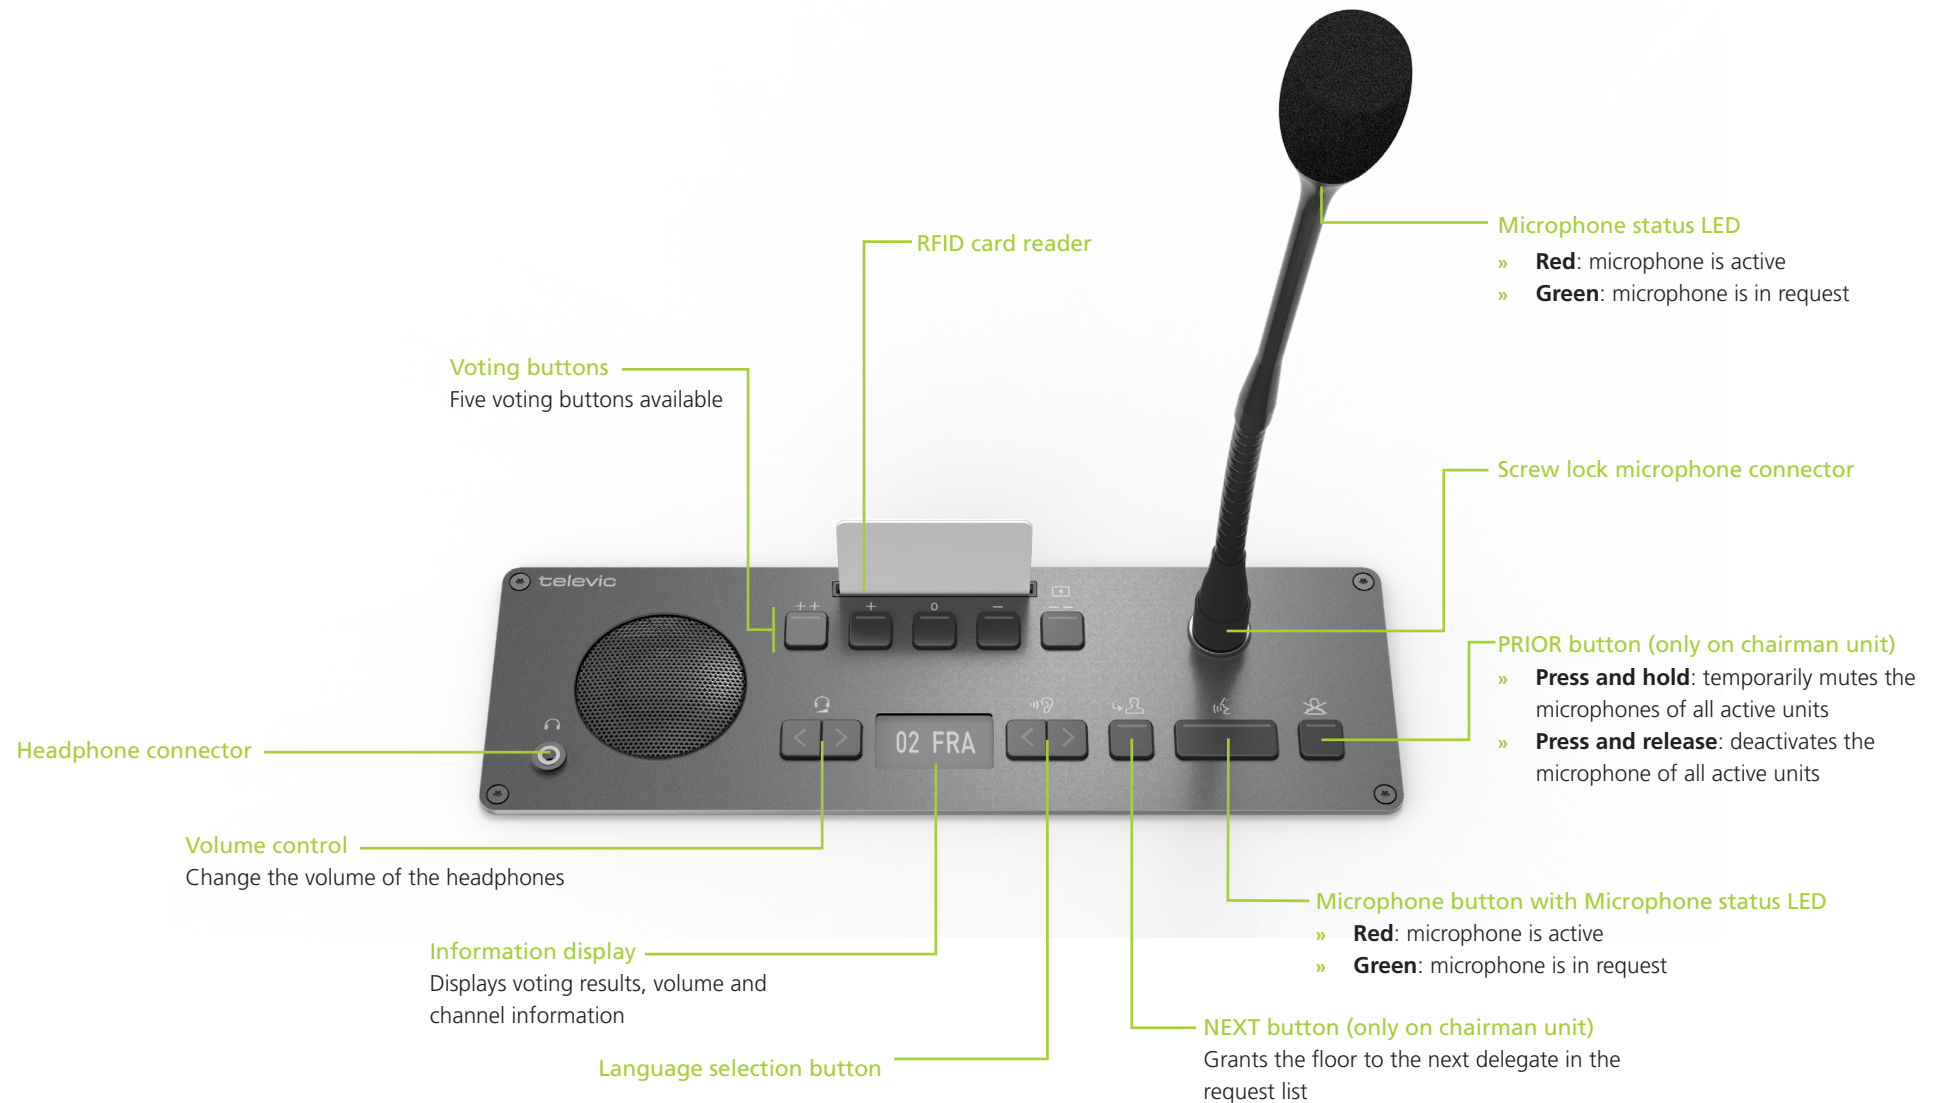

Confidea F

Quick Start

Confidea Flushmount for Discussion, Interpretation, and Voting

Product Range Applicability

- » Confidea F-CV (71.98.0512)
- » Confidea F-DV (71.98.0502)
- » Confidea F-CIV (71.98.0514)
- » Confidea F-DIV (71.98.0504)