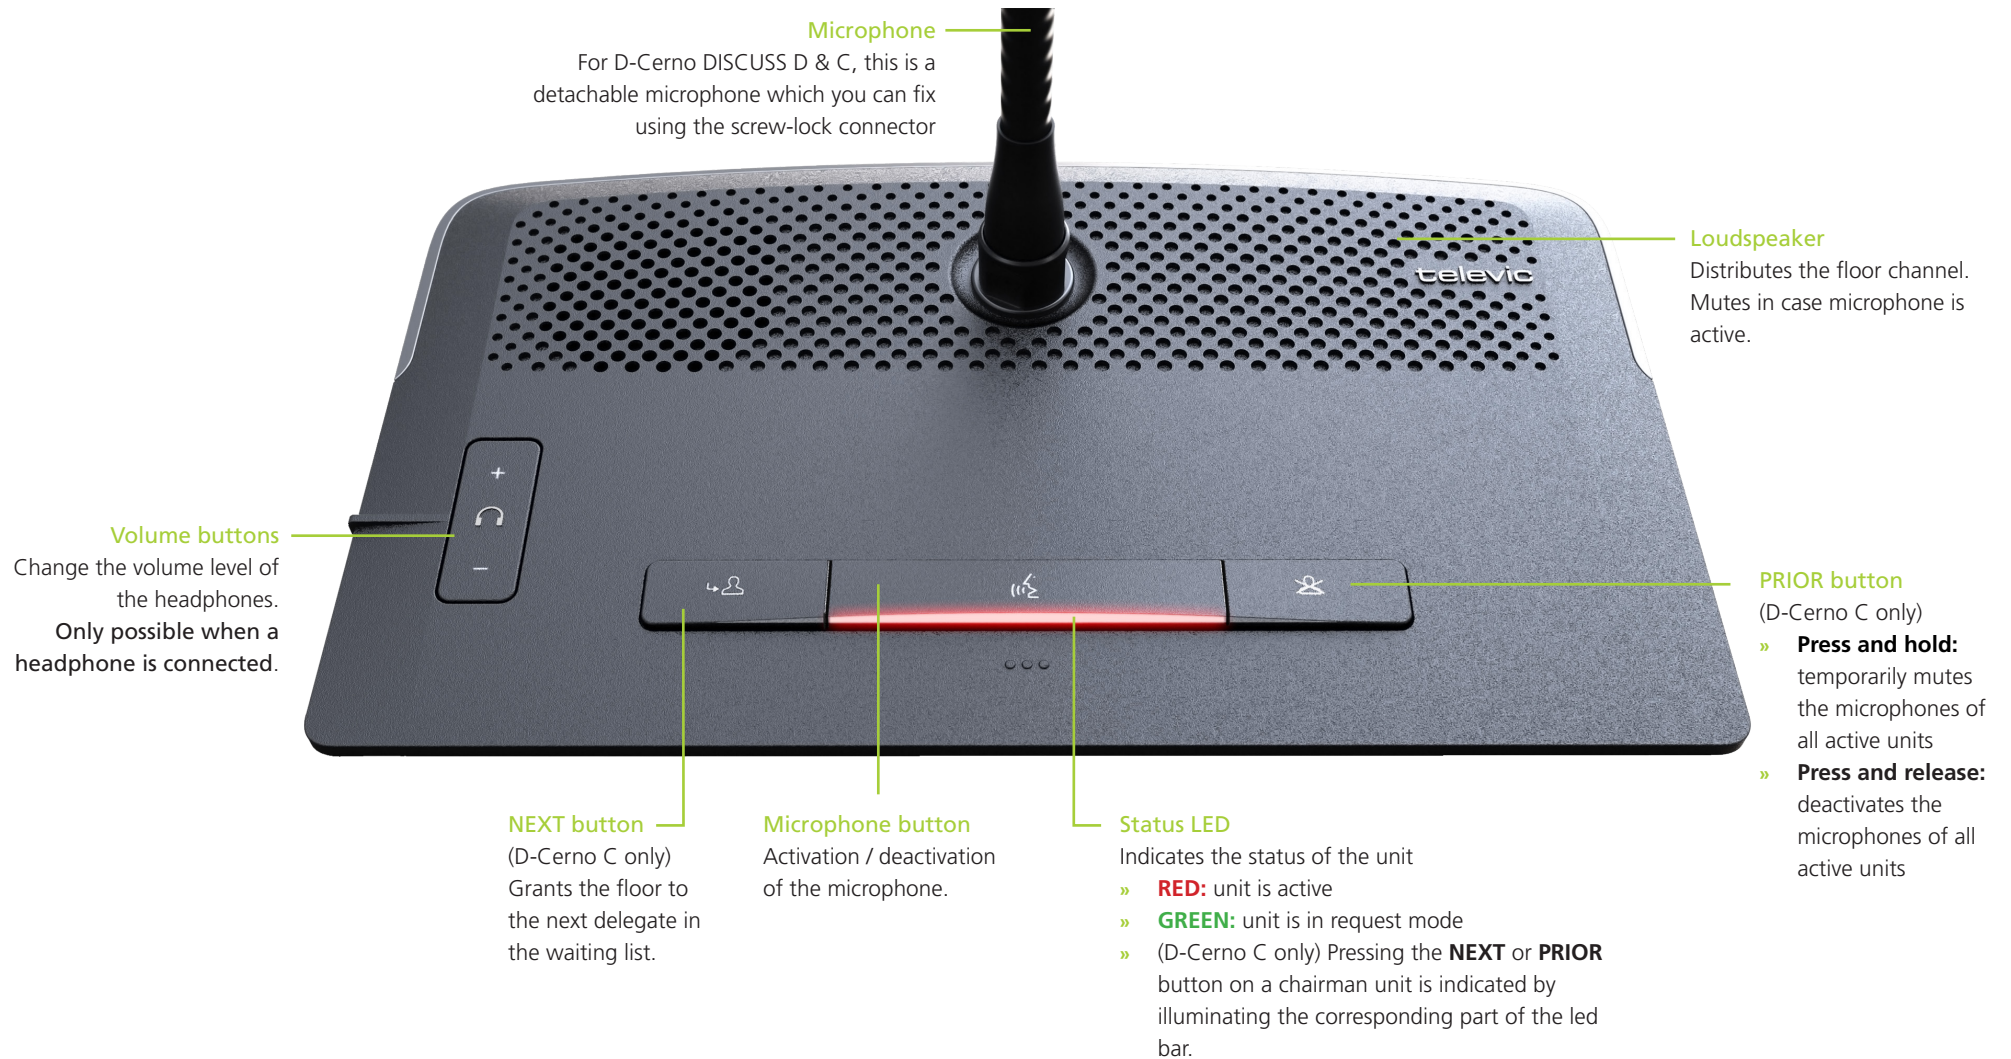

D-Cerno DISCUSS C & D

D-Cerno Screw-Lock

Quick Start

Product Range Applicability

- » D-Cerno DISCUSS D (71.98.0396)
- » D-Cerno DISCUSS C (71.98.0397)